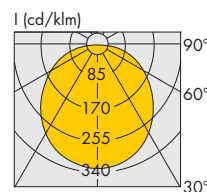

Simulation data (Photopia) regarding light distribution can be found at www.ltioptics.com/photopia/library.html.

■ FOR FURTHER INFORMATION PLEASE CONTACT YOUR VS INTERLOCUTOR.

■ PLEASE SPEAK WITH US – THE EARLIER, THE BETTER. VS HAS THE KNOW-HOW AND CAPACITY TO SUPPORT YOUR PROJECTS FROM THE OUTSET.